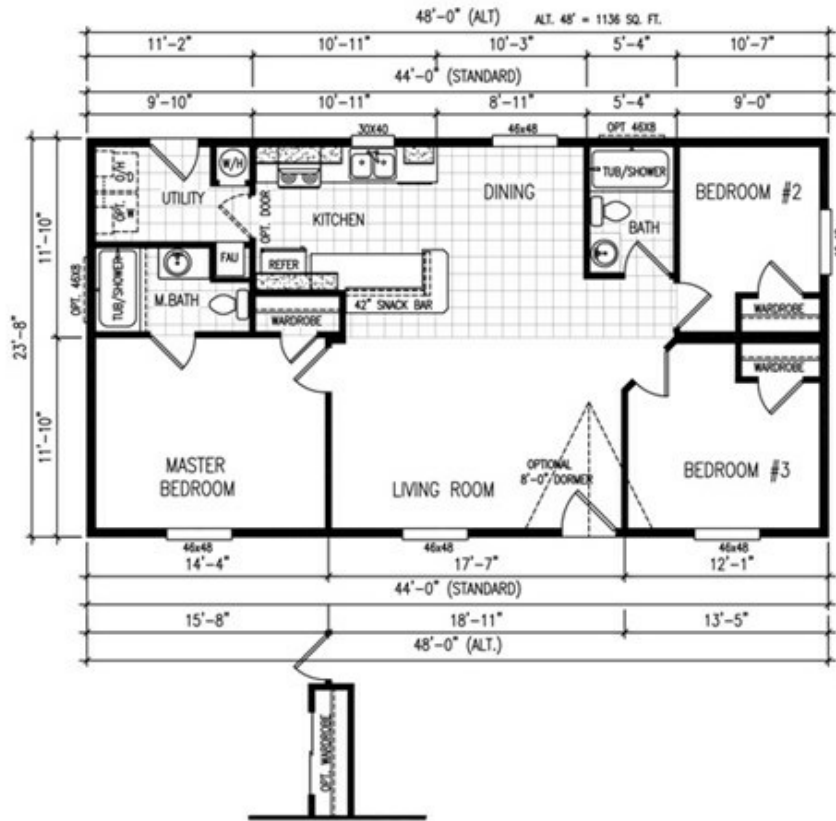

ROCKPORT C24443A

ROCKPORT C24443A Model number: 91ROC24443AH

3 beds • 2 baths • 1056 sq.ft. • 24' width • 44' depth

Our home building facilities invest in continuous product and process improvements. Plans, dimensions, features, materials, specifications and availability are subject to change without notice or obligation. Renderings and floor plans are representative likenesses of our homes and may differ from the actual homes. We invite you to tour a Home Center near you and inspect the highest value in quality housing available or call (707) 588-2725 to speak with a Home Consultant. Copyright 2017, CMH. All rights reserved.